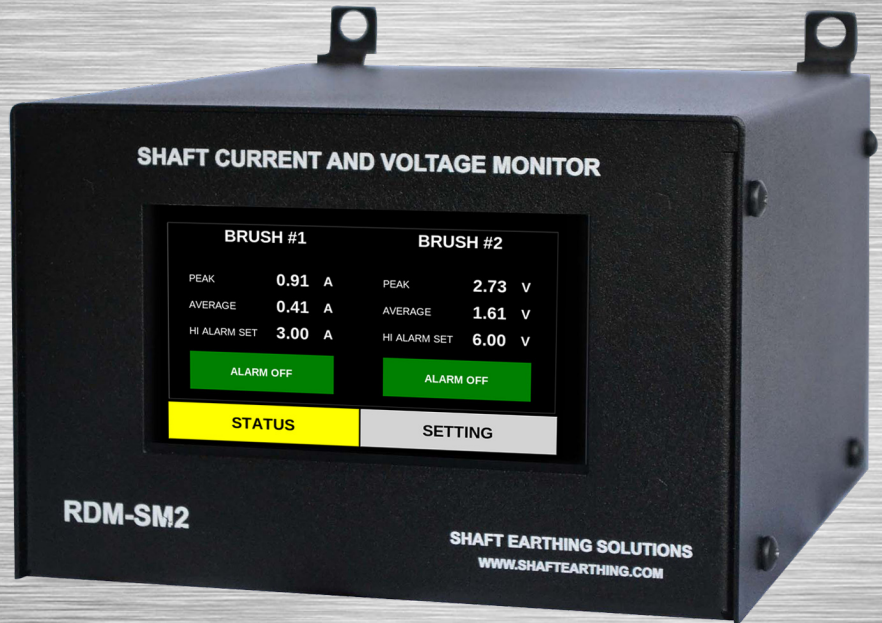

Shaft Earthing Solutions

info@shaftearthing.com | www.shaftearthing.com

RDM SM2

Shaft Current & Voltage Monitor

CURRENT/VOLTAGE
DISPLAY

ALARM DISPLAY

REMOTE ALARMS

4-20mA SIGNALS

STATUS SCREEN

SETTING SCREEN

Applications

- Motor Shaft Grounding
- Generator Shaft Grounding
- Ship Propellor Shaft Grounding