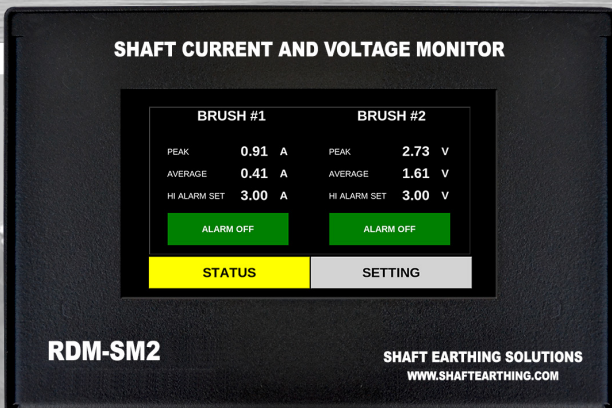

Shaft Earthing Solutions

info@shaftearthing.com | www.shaftearthing.com

RDM SM2

Shaft Current & Voltage Monitor

CURRENT/VOLTAGE
DISPLAY

ALARM DISPLAY

REMOTE ALARMS

4-20mA SIGNALS

STATUS SCREEN

SETTING SCREEN

Applications

- Motor Shaft Grounding
- Generator Shaft Grounding
- Ship Propellor Shaft Grounding