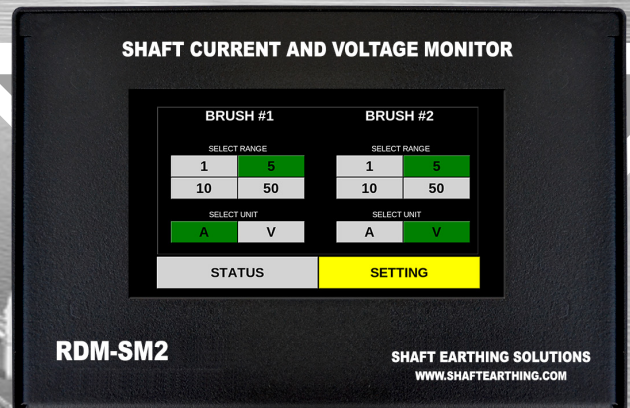

Shaft Earthing Solutions

info@shaftearthing.com | www.shaftearthing.com

RDM SM2

Shaft Current & Voltage Monitor

CURRENT/VOLTAGE
DISPLAY

ALARM DISPLAY

REMOTE ALARMS

4-20mA SIGNALS

STATUS SCREEN

SETTING SCREEN

Applications

- Motor Shaft Grounding
- Generator Shaft Grounding
- Ship Propellor Shaft Grounding