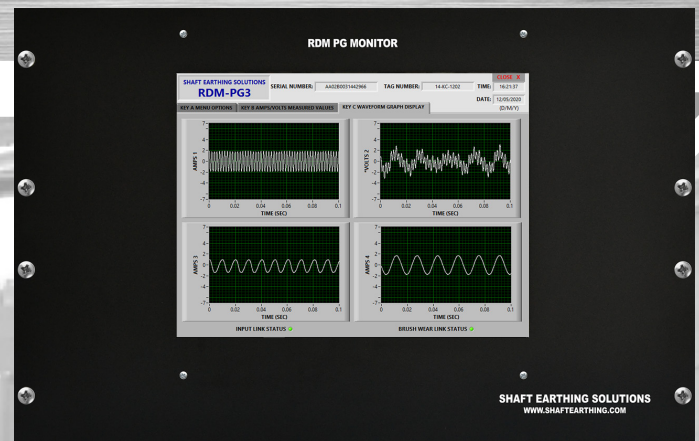

## Shaft Current & Voltage Monitor

CURRENT/VOLTAGE  
DISPLAY

REMOTE ALARMS

ALARM DISPLAY

4-20mA SIGNALS

REMOTE COMMUNICATION,  
DATA STORAGE AND  
DATA ANALYSIS

USED WITH EIM-EX MODULE  
FOR SAFE MONITORING IN  
HAZARDOUS AREAS

STATUS SCREEN

WAVE SCREEN