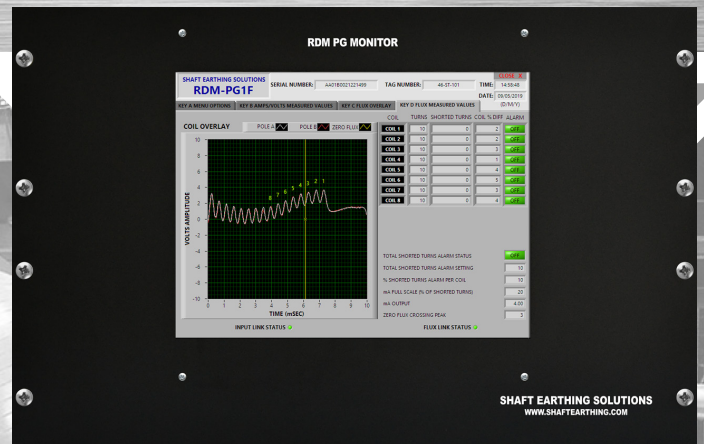

Shaft Earthing Solutions

info@shaftearthing.com | www.shaftearthing.com

RDM PG1F

Shaft Current & Voltage Monitor

CURRENT/VOLTAGE DISPLAY

FLUX DISPLAY

ALARM DISPLAY

REMOTE ALARMS

4-20mA SIGNALS

REMOTE COMMUNICATION, DATA STORAGE AND DATA ANALYSIS

AMPS/VOLTS SCREEN

FLUX SCREEN

Applications
Generator Shaft Grounding
Generator Rotor Shorted Turn Monitoring