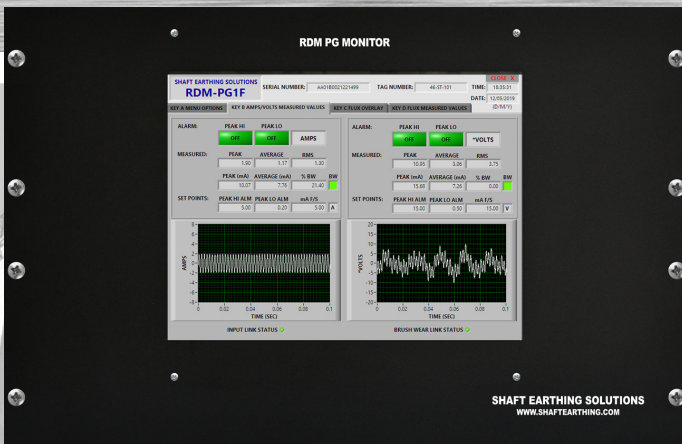

Shaft Earthing Solutions

info@shaftearthing.com | www.shaftearthing.com

RDM PG1F

Shaft Current & Voltage Monitor

CURRENT/VOLTAGE DISPLAY

FLUX DISPLAY

ALARM DISPLAY

REMOTE ALARMS

4-20mA SIGNALS

REMOTE COMMUNICATION, DATA STORAGE AND DATA ANALYSIS

AMPS/VOLTS SCREEN

FLUX SCREEN

Applications
Generator Shaft Grounding
Generator Rotor Shorted Turn Monitoring